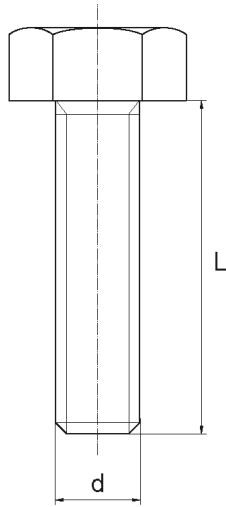

BL-SLHEX933 - Hexagonal head screws DIN 933

Details:

- **Material: Nylon**
- **Colour: natural**
- Materials: Nylon glass filled, PP, PE, PVDF, PC available on special order
- Other colours available on special order
- Lengths 15 and 17 mm have a 5.0 mm non-threaded part under the head
- The dimension M4x30 has a 5.0 mm non-threaded part under the head
- Screws M14 to M24 are fully threaded.
- Most screws fully threaded up to 80 mm long

Part No.	Dimensions d x L	Wrench size	Standard pack
	[mm]		[pcs]
BL-SLHEX933-M12x50-180	M12 x 50	18	500