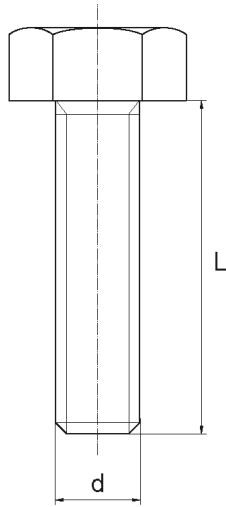

BL-SLHEX933 - Hexagonal head screws DIN 933

Details:

- **Material: Nylon**
- **Colour: natural**
- Materials: Nylon glass filled, PP, PE, PVDF, PC available on special order
- Other colours available on special order
- Lengths 15 and 17 mm have a 5.0 mm non-threaded part under the head
- The dimension M4x30 has a 5.0 mm non-threaded part under the head
- Screws M14 to M24 are fully threaded.
- Most screws fully threaded up to 80 mm long

Part No.	Dimensions d x L	Wrench size	Standard pack
	[mm]		[pcs]
BL-SLHEX933-M6x45-100	M6 x 45	10	1000