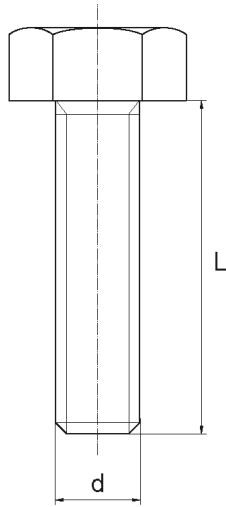

## BL-SLHEX933 - Hexagonal head screws DIN 933

**Details:**

- **Material: Nylon**
- **Colour: natural**
- Materials: Nylon glass filled, PP, PE, PVDF, PC available on special order
- Other colours available on special order
- Lengths 15 and 17 mm have a 5.0 mm non-threaded part under the head
- The dimension M4x30 has a 5.0 mm non-threaded part under the head
- Screws M14 to M24 are fully threaded.
- Most screws fully threaded up to 80 mm long

Part No.	Dimensions d x L	Wrench size	Standard pack
	[mm]		[pcs]
BL-SLHEX933-M4x25-070	M4 x 25	7	1000