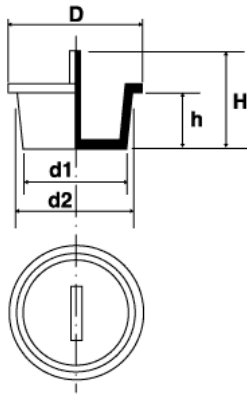

BM-ZSW - Tapered pull plugs

Details:

- **Material: LDPE**
- **Colour: red**

| Part No. | d1 | d2 | h | H | D | Thread | | |
|------------|------|------|------|------|------|--------|------|---------|
| | [mm] | | | | | Metric | UNF | Gaz/BSP |
| BM-ZSW-213 | 21.3 | 23.2 | 15.9 | 26.9 | 27.0 | M24 | 7/8" | 5/8" |