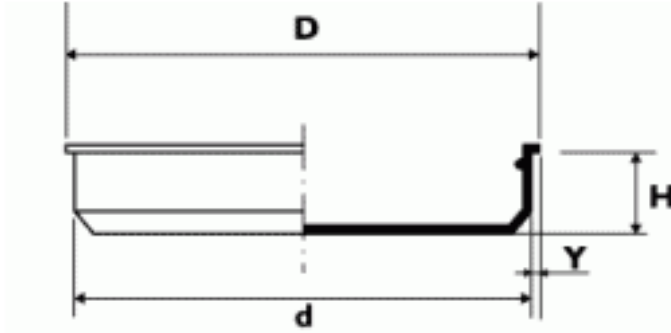

BM-ZSK - Large flange parallel protection plugs

Details:

- **Material: LDPE**
- **Colour: natural**

Part No.	d	D	H	Y
	[mm]			
BM-ZSK-320	32.0	50.0	11.0	9.0