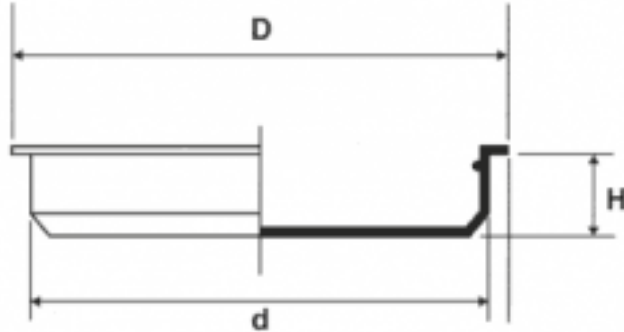

BM-ZGAZ - Parallel plugs for GAZ/NPT threads

Details:

- **Material: LDPE**
- **Colour: red**

Part No.	d	D	H	Thread Gaz/NPT
	[mm]			
BM-ZGAZ-0625	21.0	24.5	11.0	5/8"