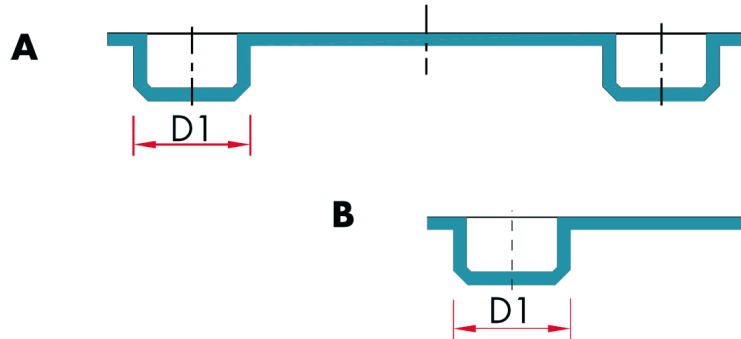

TM-TOR - Plugs for revolving

Details:

- **Material: LDPE**
- **Colour: red**

Part No.	D1	Type
	[mm]	
TM-TOR-21-1/2	21.5	B