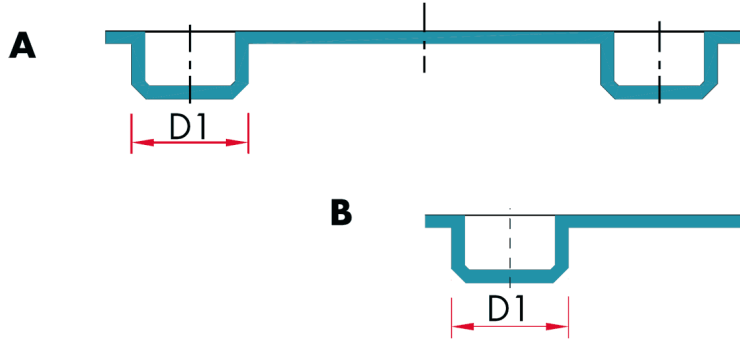

TM-TOR - Plugs for revolving

Details:

- **Material: LDPE**
- **Colour: red**

Part No.	D1	Type
	[mm]	
TM-TOR-18	18.5	A