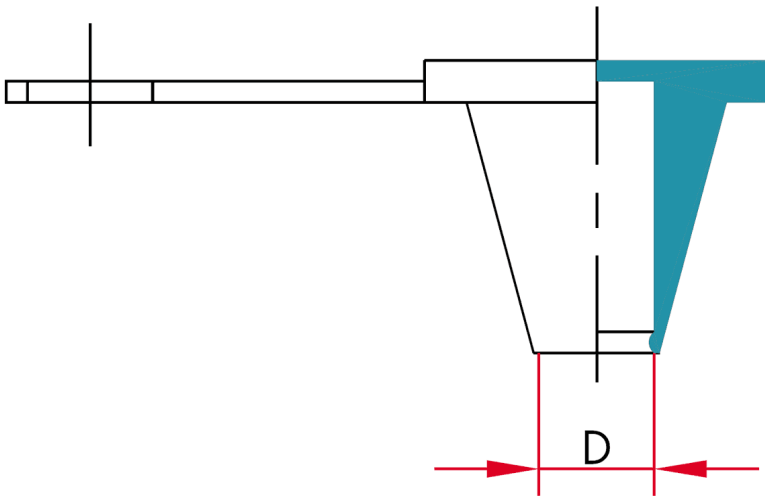

TM-13PGR - Grease nipple caps

Details:

- **Material: LDPE**
- **Colour: red**

Part No.	D
	[mm]
TM-13PGR	6