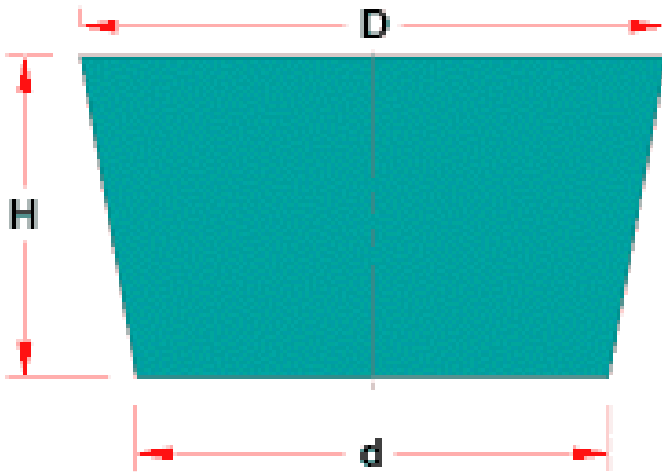

TM-EP - Tapered plugs (till 315°C)

Details:

- **Material: silicone**
- **Color: gray**
- **High temperature resistance: up to 315°C**

Part No.	d	D	H	Hole diameter		Standard pack
				Min.	Max.	
	[mm]					
TM-EP-109	11.1	17.4	25.4	12	16	100