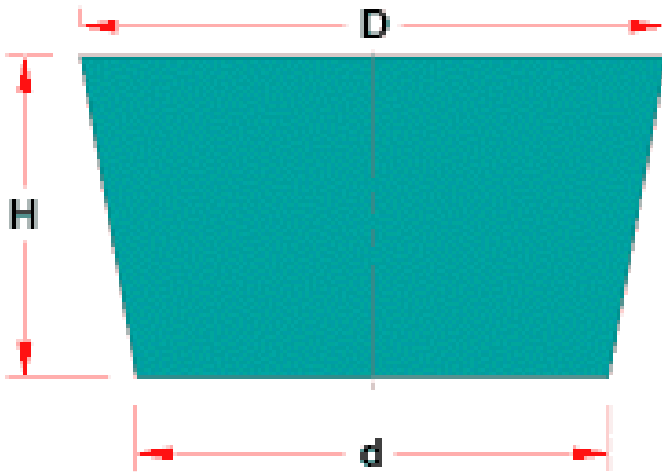

TM-EP - Tapered plugs (till 315°C)

Details:

- **Material: silicone**
- **Color: gray**
- **High temperature resistance: up to 315°C**

Part No.	d	D	H	Hole diameter		Standard pack
				Min.	Max.	
	[mm]					
TM-EP-101 SH	2.8	4.8	10.0	3	4	1000