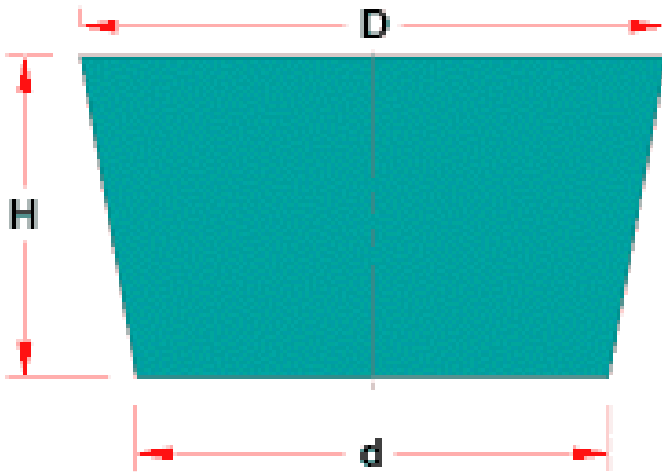

**TM-EP - Tapered plugs (till 315°C)**

**Details:**

- **Material: silicone**
- **Color: gray**
- **High temperature resistance: up to 315°C**

Part No.	d	D	H	Hole diameter		Standard pack
				Min.	Max.	
	[mm]					
TM-EP-63	0.4	1.6	15.9	1	1	1000