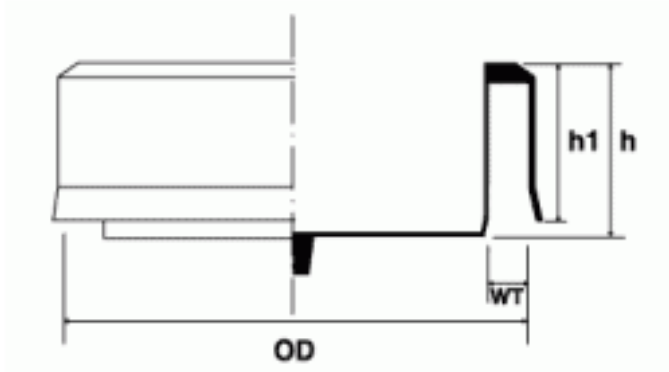

**BM-KAPDWG - Heavy-duty recessed caps**

Details:

- **Material: LDPE**
- **Colour: black**

Part No.	DIN	Nominal pipe diameter	Pipe outer dia. OD	Pipe wall thickness WT	h	h1
			[mm]			
BM-KAPDWG-700-26	DN700	28"	711.2	26	125	11