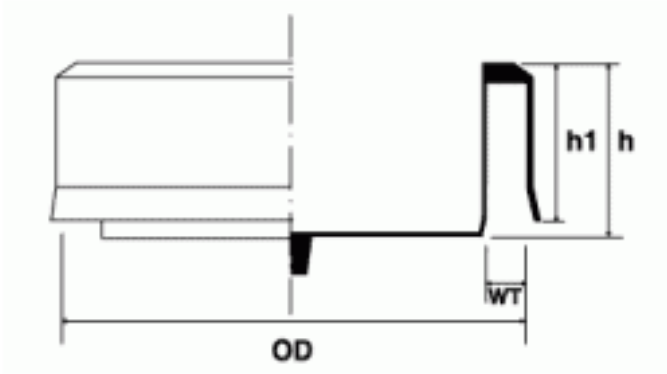

BM-KAPDWG - Heavy-duty recessed caps

Details:

- **Material: LDPE**
- **Colour: black**

Part No.	DIN	Nominal pipe diameter	Pipe outer dia. OD	Pipe wall thickness WT	h	h1
			[mm]			
BM-KAPDWG-150-23	DN150	6"	168.3	23	100	90