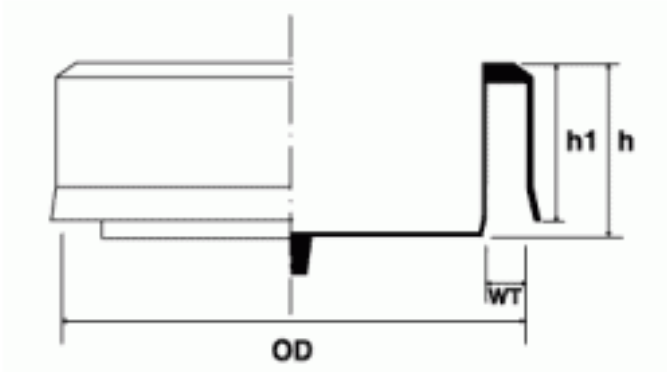

**BM-KAPDWG - Heavy-duty recessed caps**

Details:

- **Material: LDPE**
- **Colour: black**

Part No.	DIN	Nominal pipe diameter	Pipe outer dia. OD	Pipe wall thickness WT	h	h1
			[mm]			
BM-KAPDWG-100-14	DN100	4"	114.3	14	91	65