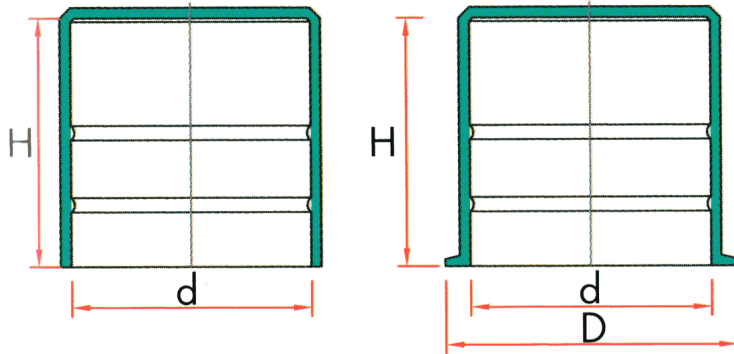

TM-13PTS - High caps

Details:

- Material: LDPE
- Color: black, yellow, natural

Part No.	d	D	H	Metric thread	UNF thread
	[mm]				
TM-13PTS-114,3	114.3		88		