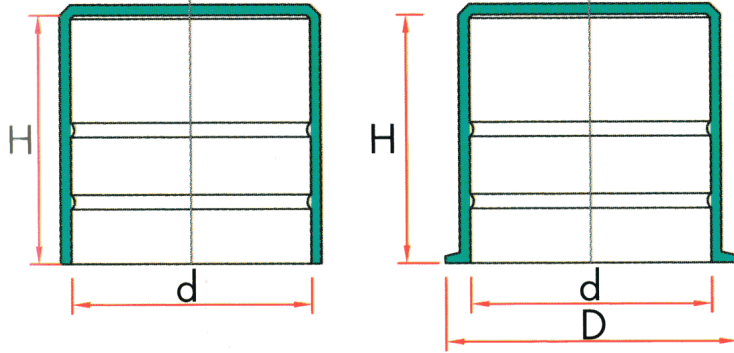

TM-13PTS - High caps

Details:

- Material: LDPE
- Color: black, yellow, natural

| Part No. | d | D | H | Metric thread | UNF thread |
|---------------|------|------|----|---------------|------------|
| | [mm] | | | | |
| TM-13PTS-47,5 | 47.5 | 53.5 | 64 | | 1.7/8" |