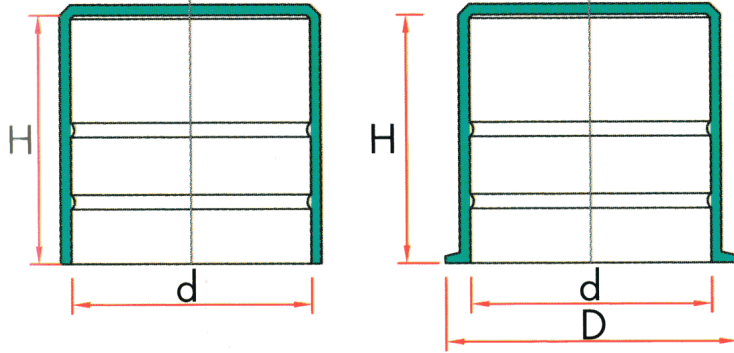

**TM-13PTS - High caps**

Details:

- Material: LDPE
- Color: black, yellow, natural

| Part No.    | d    | D | H  | Metric thread | UNF thread |
|-------------|------|---|----|---------------|------------|
|             | [mm] |   |    |               |            |
| TM-13PTS-20 | 20   |   | 42 | M20           |            |