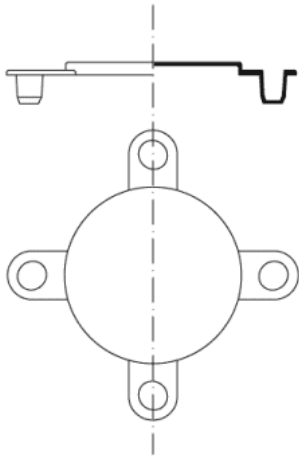

BM-POKK - Flange covers

Details:

- **Material: LDPE**
- **Colour: black**

Part No.	Nominal diameter	Series
BM-POKK-12-600	12"	600