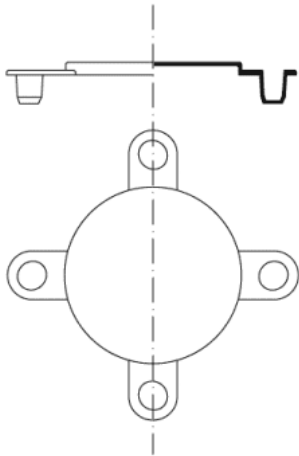

## BM-POKK - Flange covers

Details:

- **Material: LDPE**
- **Colour: black**

Part No.	Nominal diameter	Series
BM-POKK-1.1/4-900	1.1/4"	900