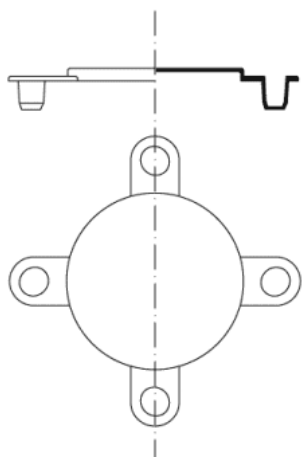

BM-POKK - Flange covers

Details:

- **Material: LDPE**
- **Colour: black**

Part No.	Nominal diameter	Series
BM-POKK-1.1/4-150	1.1/4"	150