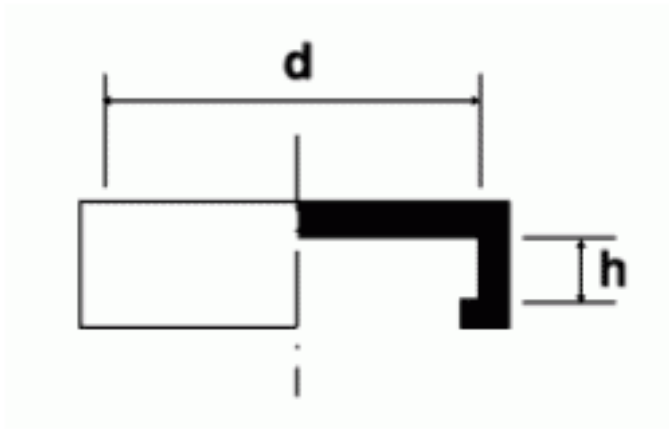

**BM-POKR - Flange covers**

Details:

- **Material: LLDPE**
- **Colour: yellow**

Part No.	Nominal diameter	Pressure	d	h
		[bar]	[mm]	
BM-POKR-3-46	3"	400/600	209.5	31.8