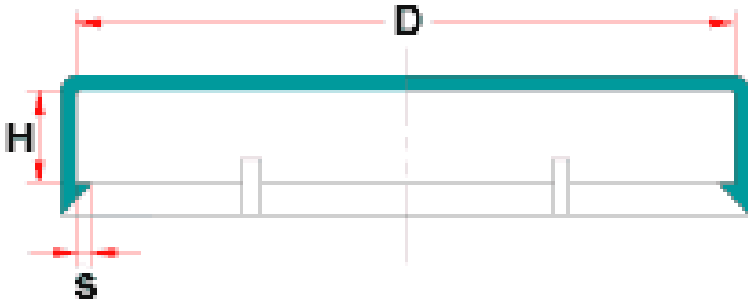

TM-EP310 - Outside fitting flange covers

Details:

- **Material: LDPE**
- **Color: yellow**

Part No.	Nominal flange diameter	PN	D	H	s	Standard pack
			[mm]			[pcs]
TM-EP310/ 6"	6"	150	279.5	29	7.0	25