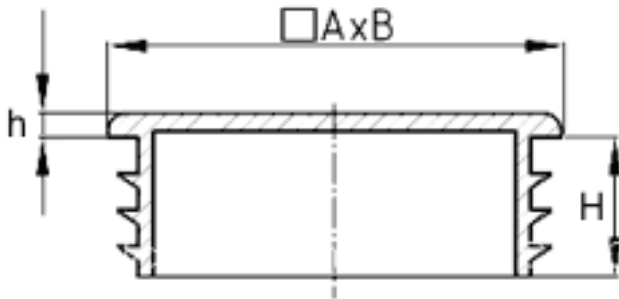

BM-WPL - Short, rectangular inserts

Details:

- **Material: LDPE**
- **Colour: black**

Part No.	AxB	Pipe wall thickness	H	h
	[mm]			
BM-WPL-40x20	40 x 20	1.5 - 2	11.5	2.0