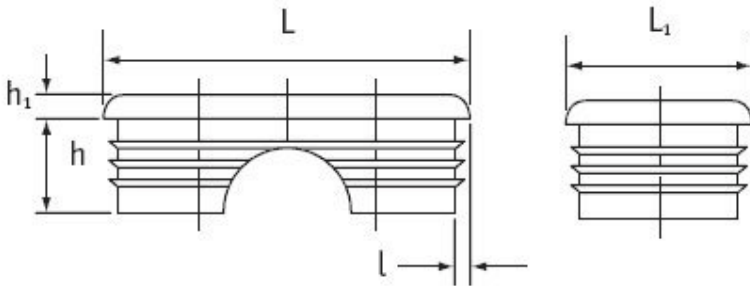

O-WRPW - Centrally-Notched Rectangular Inserts

Details:

- **Material: LDPE**
- **Color: black**
- Ideal for use with fixed-position bolts, screws and studs
- Spark-eroded finish
- Available in a variety of colours
- To suit wall section 1.0-2.0mm

Part No.	$L \times L_1$	h_1	h	Standard pack
	[inches]	[mm]		[pcs]
O-WRPW-2x1-BLK	2 x 1	4.5	15.5	1000