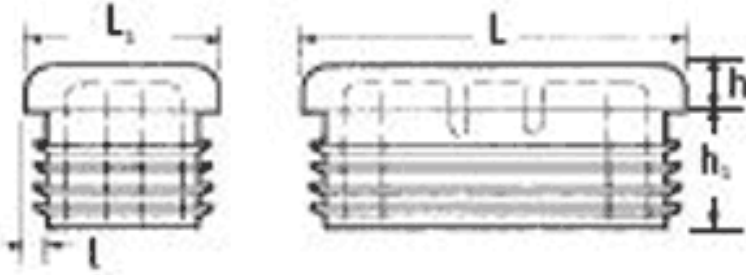

O-WRP - Standard Rectangular Cap

Details:

- Material: LDPE
- Ribbed Rectangular Inserts are ideal for most popular sizes ad gauges of rectangular tubes.
- Color: white -WH, black -BLK, mid-grey -GR, dark grey -GR2
- Color on special order: yellow, red, green, blue, brown and sliver.

Part No.	L x L1		h	h1	l	l (gauge)	Standard pack	Available variants
	[mm]	[cale]					[pcs]	
O-WRP-150x100-118	150 x 100	-	7	27.5	3.0 - 8.0	-	100	-M-BLK, -M-WH