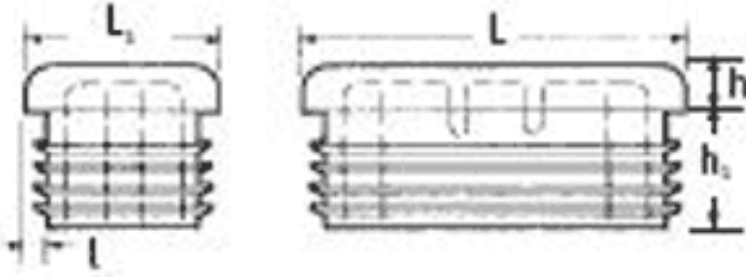

O-WRP - Standard Rectangular Cap

Details:

- Material: LDPE
- Ribbed Rectangular Inserts are ideal for most popular sizes ad gauges of rectangular tubes.
- Color: white -WH, black -BLK, mid-grey -GR, dark grey -GR2
- Color on special order: yellow, red, green, blue, brown and sliver.

Part No.	L x L1		h	h1	l	l (gauge)	Standard pack	Available variants
	[mm]	[cale]						
O-WRP-80x20-086	80 x 20	-	6	17.6	1.0 - 2.0	-	600	-M-BLK, -M-WH, -M-GR