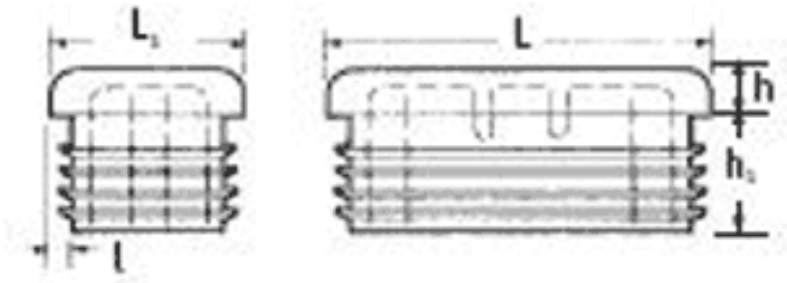

## O-WRP - Standard Rectangular Cap

### Details:

- Material: LDPE
- Ribbed Rectangular Inserts are ideal for most popular sizes and gauges of rectangular tubes.
- Color: white -WH, black -BLK, mid-grey -GR, dark grey -GR2
- Color on special order: yellow, red, green, blue, brown and silver.

Part No.	L x L1		h	h1	l	l (gauge)	Standard pack	Available variants
	[mm]	[cale]						
O-WRP-75x25-079	75 x 25	-	5	13	1.5 - 2.0	-	500	-M-BLK