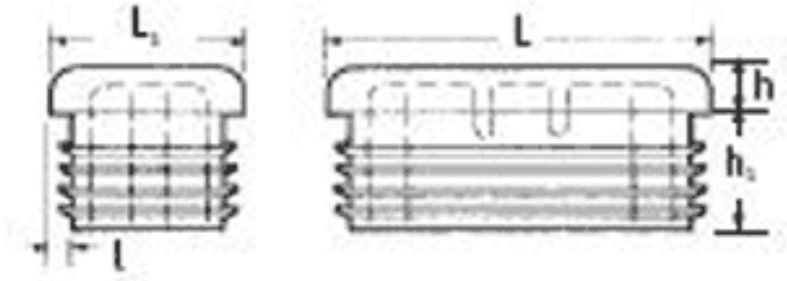

## O-WRP - Standard Rectangular Cap

### Details:

- Material: LDPE
- Ribbed Rectangular Inserts are ideal for most popular sizes and gauges of rectangular tubes.
- Color: white -WH, black -BLK, mid-grey -GR, dark grey -GR2
- Color on special order: yellow, red, green, blue, brown and silver.

Part No.	L x L1		h	h1	l	l (gauge)	Standard pack	Available variants
	[mm]	[cale]						
O-WRP-70x30-076	70 x 30	-	5.7	17.7	1.0 - 2.0	-	25	-M-BLK, -M-WH, -M-BLK, -M-GR