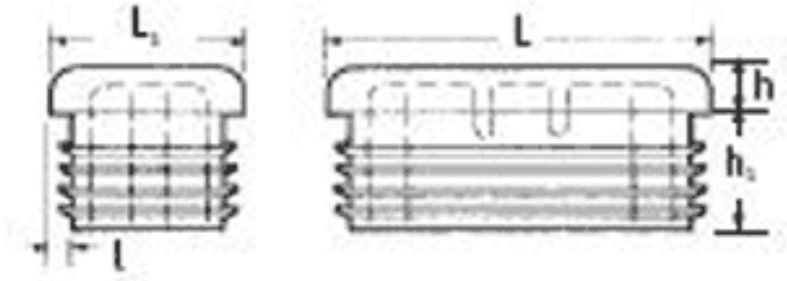

O-WRP - Standard Rectangular Cap

Details:

- Material: LDPE
- Ribbed Rectangular Inserts are ideal for most popular sizes ad gauges of rectangular tubes.
- Color: white -WH, black -BLK, mid-grey -GR, dark grey -GR2
- Color on special order: yellow, red, green, blue, brown and sliver.

Part No.	L x L1		h	h1	l	l (gauge)	Standard pack	Available variants
	[mm]	[cale]						
O-WRP-60x50-070	60 x 50	-	5	14.5	1.5 - 3.5	-	25	-M-BLK, -M-WH, -M-GR