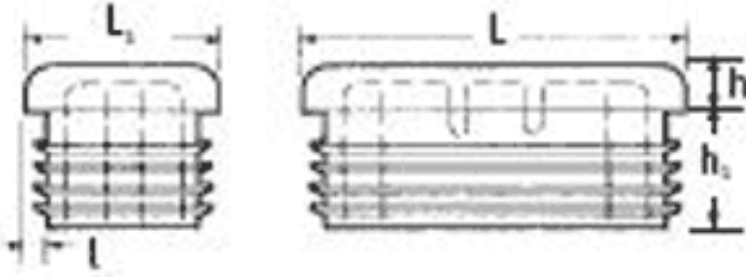

O-WRP - Standard Rectangular Cap

Details:

- Material: LDPE
- Ribbed Rectangular Inserts are ideal for most popular sizes ad gauges of rectangular tubes.
- Color: white -WH, black -BLK, mid-grey -GR, dark grey -GR2
- Color on special order: yellow, red, green, blue, brown and sliver.

Part No.	L x L1		h	h1	l	l (gauge)	Standard pack	Available variants
	[mm]	[cale]						
O-WRP-60x40-068	60 x 40	-	5	14.5	1.0 - 3.0	-	500	-B-BLK, -M-BLK, -M-WH