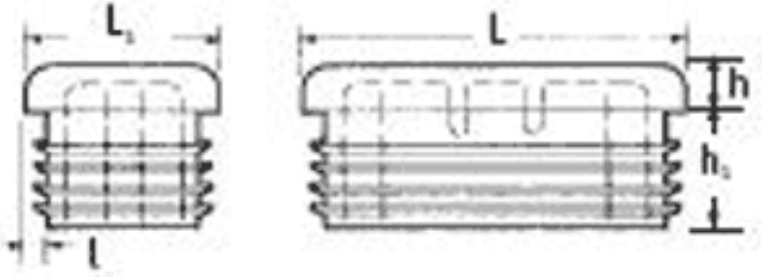

O-WRP - Standard Rectangular Cap

Details:

- Material: LDPE
- Ribbed Rectangular Inserts are ideal for most popular sizes and gauges of rectangular tubes.
- Color: white -WH, black -BLK, mid-grey -GR, dark grey -GR2
- Color on special order: yellow, red, green, blue, brown and silver.

Part No.	L x L1		h	h1	l	l (gauge)	Standard pack	Available variants
	[mm]	[cale]						
O-WRP-60x30-134	60 x 30	-	5	14.5	2.0 - 4.0	-	500	-B-GR, -B-GR2