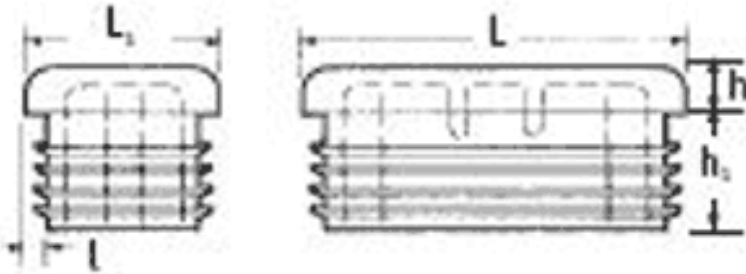

O-WRP - Standard Rectangular Cap

Details:

- Material: LDPE
- Ribbed Rectangular Inserts are ideal for most popular sizes ad gauges of rectangular tubes.
- Color: white -WH, black -BLK, mid-grey -GR, dark grey -GR2
- Color on special order: yellow, red, green, blue, brown and sliver.

Part No.	L x L1		h	h1	l	l (gauge)	Standard pack	Available variants
	[mm]	[cale]						
O-WRP-35x20-107	35 x 20	-	5	11.5	1.0 - 3.0	-	2000	-M-GR, -M-GR2