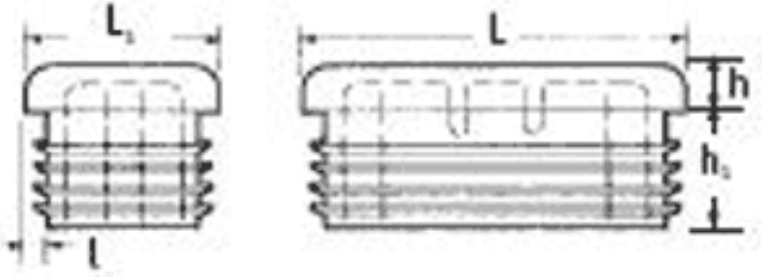

O-WRP - Standard Rectangular Cap

Details:

- Material: LDPE
- Ribbed Rectangular Inserts are ideal for most popular sizes ad gauges of rectangular tubes.
- Color: white -WH, black _BLK, mid-grey -GR, dark grey -GR2
- Color on special order: yellow, red, green, blue, brown and sliver.

Part No.	L x L1		h	h1	l	l (gauge)	Standard pack	Available variants
	[mm]	[cale]						
O-WRP-30x25-104	30 x 25	-	5	13.5	1.5 - 1.5	-	100	-M-GR