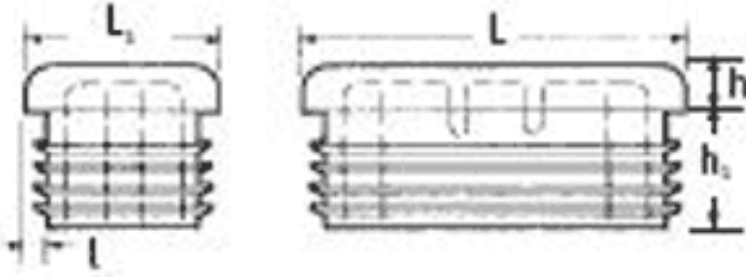

## O-WRP - Standard Rectangular Cap

### Details:

- Material: LDPE
- Ribbed Rectangular Inserts are ideal for most popular sizes and gauges of rectangular tubes.
- Color: white -WH, black -BLK, mid-grey -GR, dark grey -GR2
- Color on special order: yellow, red, green, blue, brown and silver.

Part No.	L x L1		h	h1	l	l (gauge)	Standard pack	Available variants
	[mm]	[cale]						
O-WRP-30x20-103	30 x 20	-	6	12	1.0 - 2.0	-	100	-M-GR