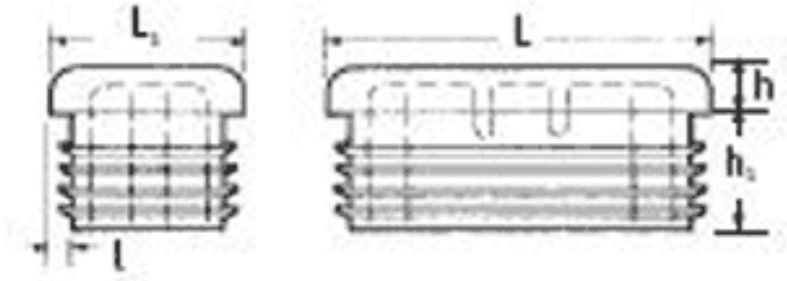

O-WRP - Standard Rectangular Cap

Details:

- Material: LDPE
- Ribbed Rectangular Inserts are ideal for most popular sizes ad gauges of rectangular tubes.
- Color: white -WH, black -BLK, mid-grey -GR, dark grey -GR2
- Color on special order: yellow, red, green, blue, brown and sliver.

Part No.	L x L1		h	h1	l	l (gauge)	Standard pack	Available variants
	[mm]	[cale]						
O-WRP-30x15-018	30 x 15	-	5	11.5	1.0 - 3.0	-	1000	-B-BLK, -M-BLK, -B-WH, -M-WH