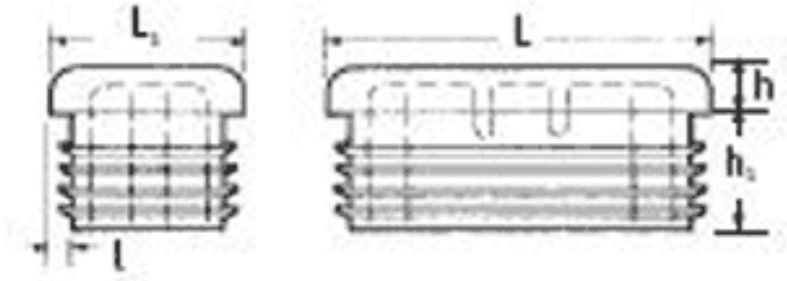

O-WRP - Standard Rectangular Cap

Details:

- Material: LDPE
- Ribbed Rectangular Inserts are ideal for most popular sizes ad gauges of rectangular tubes.
- Color: white -WH, black -BLK, mid-grey -GR, dark grey -GR2
- Color on special order: yellow, red, green, blue, brown and silver.

Part No.	L x L1		h	h1	l	l (gauge)	Standard pack	Available variants
	[mm]	[cale]						
O-WRP-25x10-007	25 x 10	-	3	11.5	0.8 - 2.0	-	2000	-B-BLK, -M-BLK