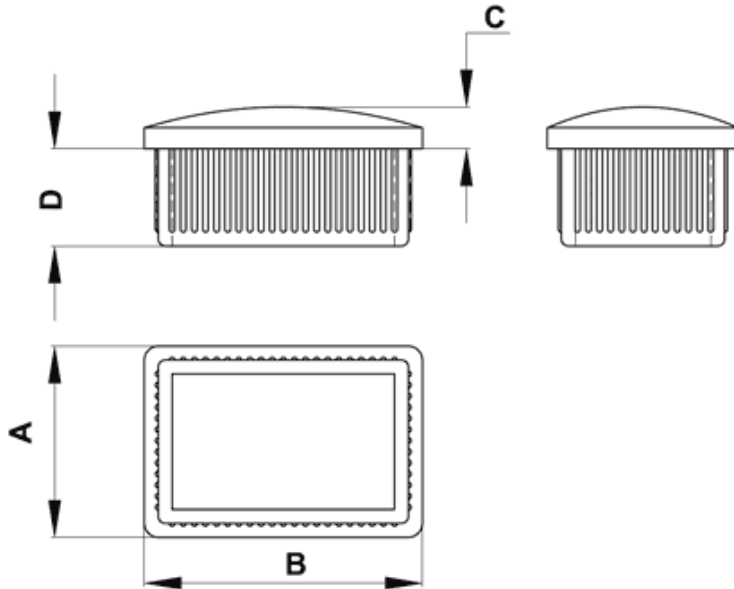

**FP-3381 - Rectangular pipe plugs**

Details:

- **Material: ABS**
- **Color: black**
- Working temperature: -25°C do +90°C
- E = pipe thickness
- Chrome plated surface available by special request

Part No.	A	B	C	D	E	Standard pack
	[mm]					[pcs]
3378HA01	10.0	30.0	2.5	9.0	1.5	1000