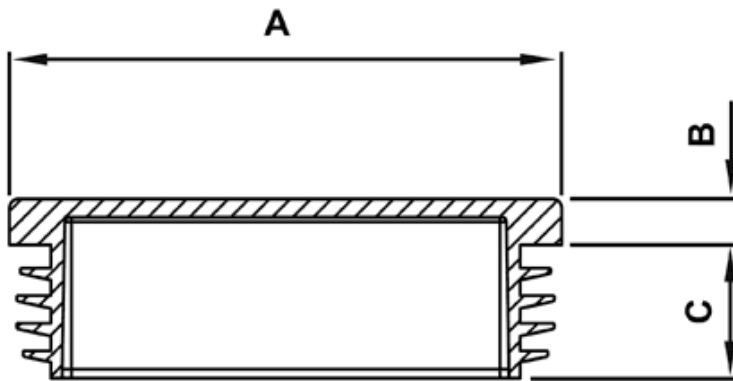

**FP-9400 - Rectangular pipe plugs**

Details:

- **Material: LDPE**
- **Color: black**
- Working temperature: -30°C do +60°C
- D - pipe thickness

Part No.	A	B	C	D	Standard pack
	[mm]				[pcs]
9448EA01	90 x 40	5.0	14.5	2.0 - 4.0	100