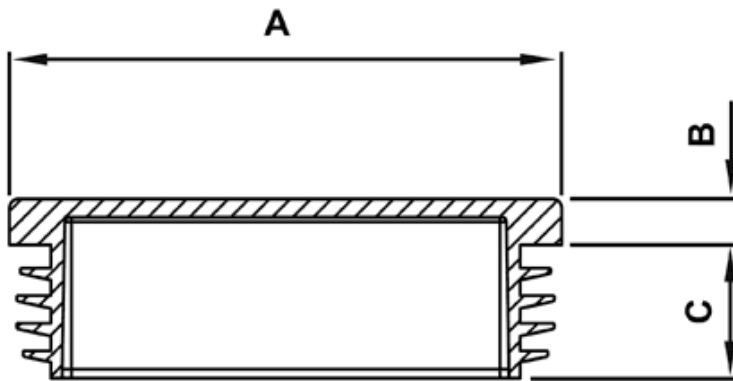

**FP-9400 - Rectangular pipe plugs**

Details:

- **Material: LDPE**
- **Color: black**
- Working temperature: -30°C do +60°C
- D - pipe thickness

Part No.	A	B	C	D	Standard pack
	[mm]				[pcs]
9439EA01	70 x 40	5.0	14.5	4.0	100