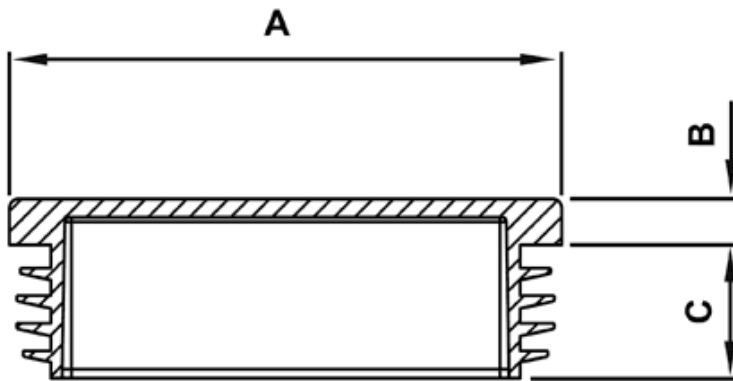

FP-9400 - Rectangular pipe plugs

Details:

- **Material: LDPE**
- **Color: black**
- Working temperature: -30°C do +60°C
- D - pipe thickness

Part No.	A	B	C	D	Standard pack
	[mm]				[pcs]
9430EA01	60 x 20	5.0	14.5	1.0 - 3.0	500