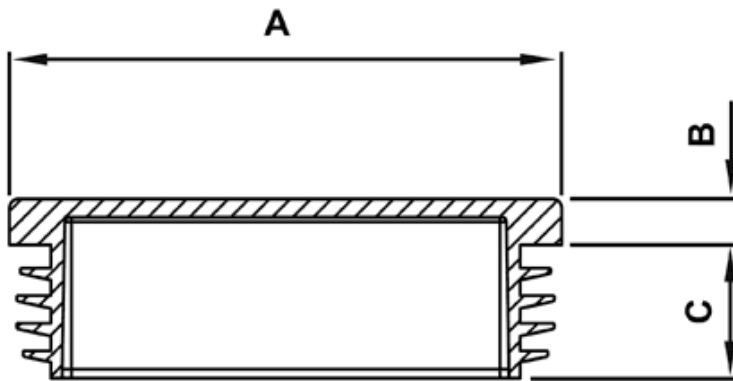

FP-9400 - Rectangular pipe plugs

Details:

- **Material: LDPE**
- **Color: black**
- Working temperature: -30°C do +60°C
- D - pipe thickness

Part No.	A	B	C	D	Standard pack
	[mm]				[pcs]
9417EA01	40 x 30	5.0	13.0	3.0	500