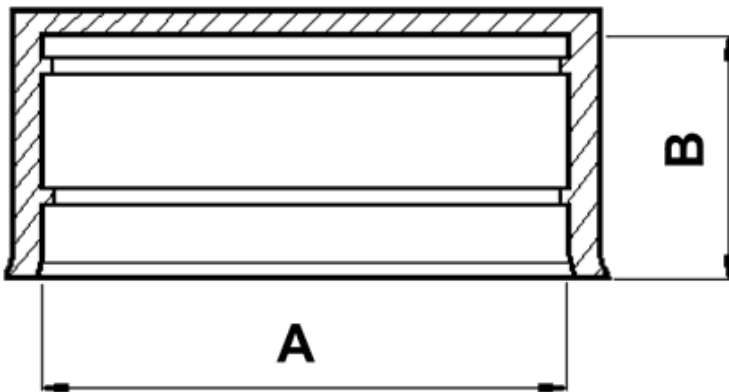

FP-3892 - Round pipe end caps

Details:

- **Material: LDPE**
- **Color: natural**
- Working temperature: -30°C do +60°C

Part No.	A	B	Pipe	Standard pack
	[mm]			[pcs]
5363EA00	Ø141.3	40.0	5"	250