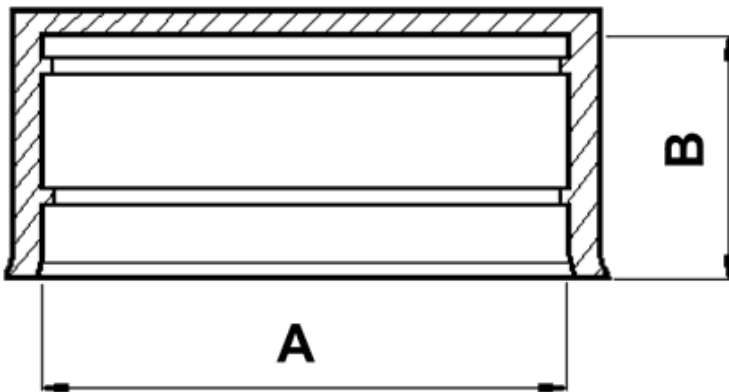

FP-3892 - Round pipe end caps

Details:

- **Material: LDPE**
- **Color: natural**
- Working temperature: -30°C do +60°C

Part No.	A	B	Pipe	Standard pack
	[mm]			[pcs]
5360EA00	Ø136.0	40.0		300