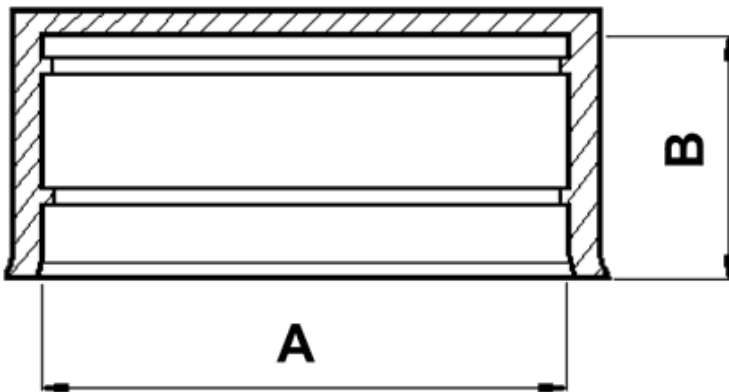

FP-3892 - Round pipe end caps

Details:

- **Material: LDPE**
- **Color: natural**
- Working temperature: -30°C do +60°C

Part No.	A	B	Pipe	Standard pack
	[mm]			[pcs]
5350EA00	Ø108.0	38.6		250