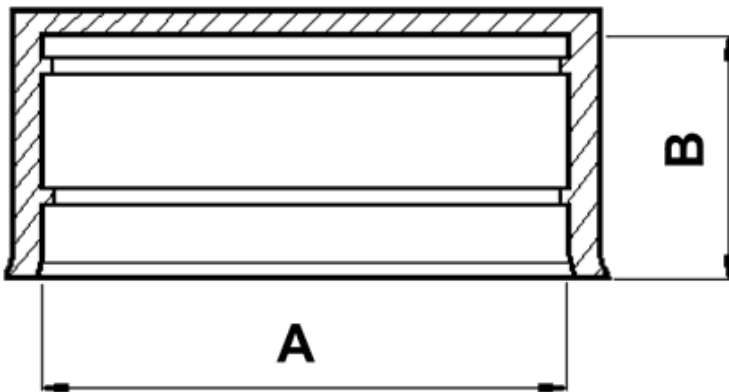

FP-3892 - Round pipe end caps

Details:

- **Material: LDPE**
- **Color: natural**
- Working temperature: -30°C do +60°C

Part No.	A	B	Pipe	Standard pack
	[mm]			[pcs]
5348EA00	Ø103.0	41.0		350