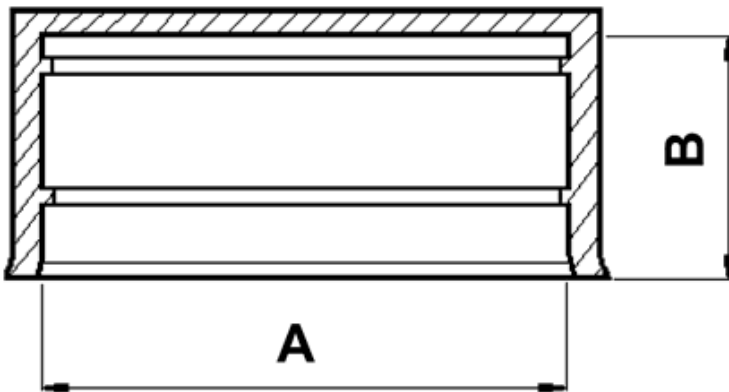

FP-3892 - Round pipe end caps

Details:

- **Material: LDPE**
- **Color: natural**
- Working temperature: -30°C do +60°C

Part No.	A	B	Pipe	Standard pack
	[mm]			[pcs]
3960EA00	Ø95.0	39.0		400