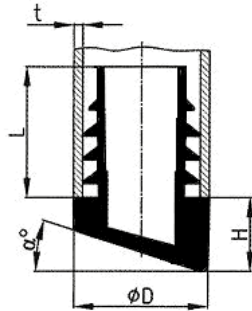

**BM-WROS - Angled glides for round tubes**

Details:

- **Material: LDPE**
- **Colour: black**

Part No.	α	D	H	L	t
	[°]	[mm]			
BM-WROS-25-15-12	12	25	9.5	20	1.5-2