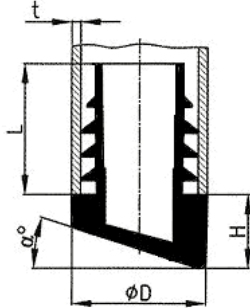

BM-WROS - Angled glides for round tubes

Details:

- **Material: LDPE**
- **Colour: black**

Part No.	α	D	H	L	t
	[°]	[mm]			
BM-WROS-22-15-24	24	22	12.0	20	1.5-2