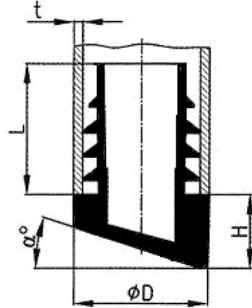

BM-WROS - Angled glides for round tubes

Details:

- **Material: LDPE**
- **Colour: black**

Part No.	α	D	H	L	t
	[°]	[mm]			
BM-WROS-22-20-21	21	22	11.5	20	2-2.5